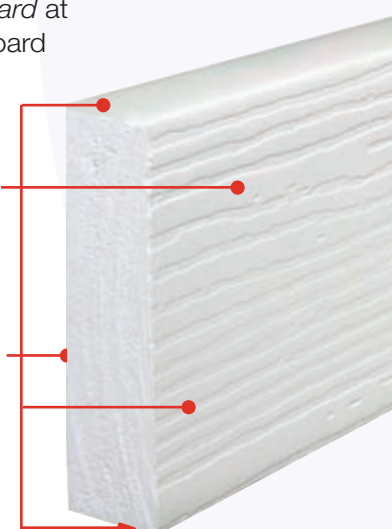

WeatherReady *Premium* trimboard is warrantied against finish fading, darkening or yellowing* making it the economical choice when the finish color is to remain white *without* painting.

"The competition says 'needs no paint for protection' - Of course not. It's PVC. Too bad if you were hoping that new white color would last. It's not warrantied like our *Premium* Trimboard." says John Green, Gossen Director of Business Development. "Plus, the four sides of all our board is completely sealed via Gossen's *CleanEdge*TM technology. It's extruded to size, not rip-sawn, so it does not attract dirt, and keeps a good looking edge for years of trouble free performance." *Premium* or *Standard*, WeatherReady Trimboard can save you time and money.

WeatherReady Trimboard can be used for window and door trim, fascia, soffit, rake, frieze, deck and dock trim - anywhere a non-structural wood product can be used.

WeatherReady Trimboard Benefits

- Available in two grades; *Premium* and *Standard*
- Bright white color
(Specify *Premium* when you want a warranted lasting color - or *Standard* when painting and want economy)
- *CleanEdge*TM all 4 sides, both *Standard* and *Premium* grades
- Moisture resistant, will not rot
- Excellent edge contact with masonry or galvanized metal
- Premium select lengths & thicknesses
- Limited lifetime warranty*
- ARCAT green compliant for sustainable design

* See WeatherReady warranty for complete details.

WELDED
WOOD-GRAIN
FINISH, ON ONE
SIDE, SMOOTH
ON THE OTHER

ALL FOUR SIDES
PROTECTED
WITH GOSSEN
*CLEANEDGE*TM
TECHNOLOGY

NO MORE
UNSIGHTLY
EDGES

Ask about the WeatherReady Trimboard in-stock program.